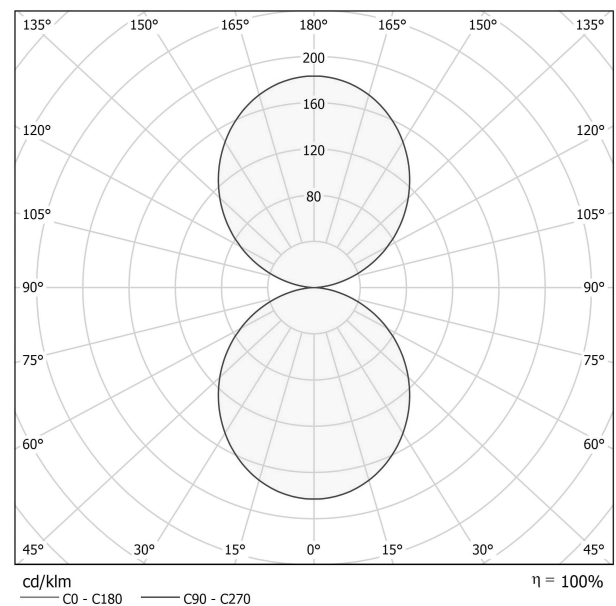

### Data sheet

CODE	L08121.300.0402
SYSTEM POWER CONSUMPTION	370W
EFFICACY	70.72lm/W
LIGHT SOURCE	LED
LIGHT SOURCE LIFETIME	L80 (B20) 80.000h
COLOUR TEMPERATURE	3000K Ra>90
LIGHT DISTRIBUTION	diffused
POWER SUPPLY	220-240V AC
FREQUENCY	50/60Hz
ELECTRICAL CONFIGURATION	dimmable (DALI/Push DIM)
DRIVER	integrated included
NOMINAL LUMINOUS FLUX	52387lm
LUMEN OUTPUT	26166lm
EFFICIENCY	49.9%
WEIGHT	41,48 Kg
PROTECTION DEGREE	IP40
COLOUR TOLLERANCES	SDCM 3
GLOW WIRE TEST PERFORMANCE	850°
PACKING DIMENSIONS (CM)	312,0 x 40,0 x 180,0

### Polar diagram